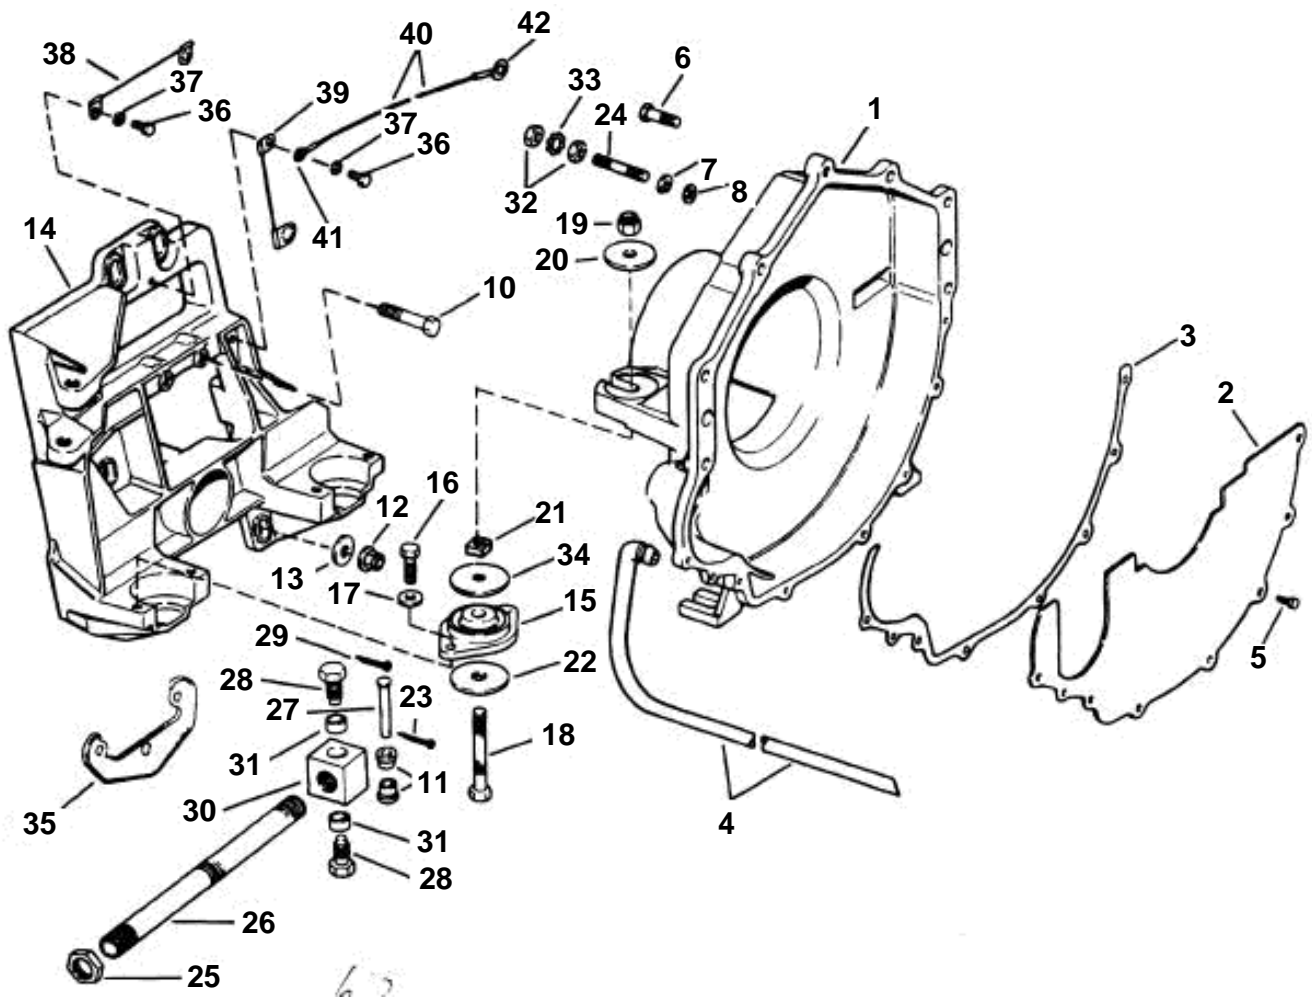

TRANSOM PLATE, FLYWHEEL HOUSING, & MOUNTS

TRANSOM PLATE, FLYWHEEL HOUSING, & MOUNTS

REF	PART NO.	QTY	DESCRIPTION	NOTES
1	3853457	1	Flywheel housing, Flywheel	
2	3854901	1	Inspection cover, Flywheel	
3	3853002	1	Gasket, Flywheel housing	
4	3852832	1	Hose, Flywheel housing	
5	3852421	8	Screw, Flywheel cover	
6	3853326	5	Screw, Flywheel housing	
	3853557	1	Screw, Electrical bracket	
7	3852002	1	Lock washer, Flywheel housing	
8	3852058	1	Washer, Flywheel housing	
10	3853547	2	Screw, Transom plate	
11	3853263	1	Bushing, Steering arm	Model Without Power Steering
12	3853329	6	Nut, Transom plate	
13	3852573	4	Washer, Transom plate	
14	3854605	1	Plate	
15	3853806	2	Rubber cushion	
16	3852085	4	Screw, Rear mount to plate	
17	3852155	4	Washer, Rear mount to plate	
18	3850930	2	Screw, Rear mount	
19	3850929	2	Nut, Rear mount	
20	3852540	2	Washer	
21	3852539	2	Nut	
22	3852542	2	Washer	
23	3852255	1	Cotter pin, Clevis	Model Without Power Steering
24	3850571	1	Stud, Ground	
25	3852484	1	Nut, Steering tube	Model Without Power Steering
26	3853449	1	Guide tube, Steering	Model Without Power Steering
27	3853258	1	Clevis pin, Cable to clevis	Model Without Power Steering
28	3852570	2	Screw, Steering anchor	
29	3853376	2	Cotter pin, Steering anchor	
30	3853808	1	Anchorage	Model Without Power Steering
31	3852582	2	• Bearing bushing, Steering pivot	Model Without Power Steering
32	3852065	2	Nut, Ground	
33	3852070	1	Washer, Ground	
34	3852622	2	Washer, Rear mount	
35	3852605	1	Backing plate, Transom	
36	3852050	3	Screw, Ground wire	
37	3852193	3	Washer, Ground wire	
38	3853929	1	Ground cable, Bracket to arm	Model Without Power Steering
39	3853928	1	Ground cable, Bracket to stud	
40	3853927		Ground cable, Bracket to engine	
41	3854243	1	• Connector	
42	3852527	1	• Cable terminal	